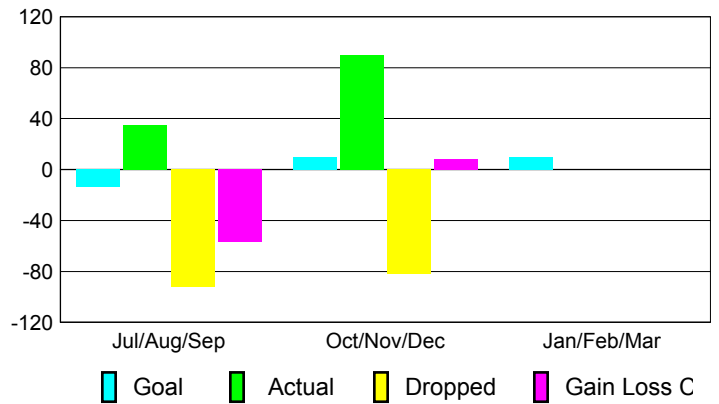

Membership Results 2012-2013

Goal, New, Dropped, Gain/Loss

Comparison of Membership Gain/Loss

Current Year Compared to the Previous Year