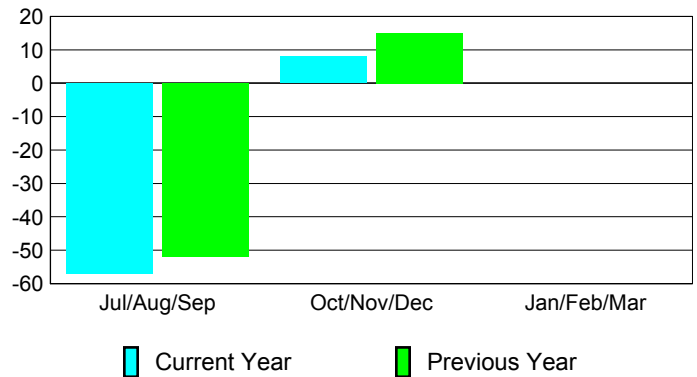

Membership Results
2012-2013

Membership
2011-2012

Month	Net Memb Goal	Actual New Memb	Actual Dropped Memb	Gain/Loss of Memb	Gain/Loss of Memb
Jul/Aug/Sep	-14	35	-92	-57	-52
Oct/Nov/Dec	10	90	-82	8	15
Jan/Feb/Mar	10				0
Totals	6	125	-174	-49	-37

Membership Results 2012-2013

Goal, New, Dropped, Gain/Loss

Comparison of Membership Gain/Loss

Current Year Compared to the Previous Year

Gender Comparison 2012-2013

Jul/Aug/Sep

Oct/Nov/Dec

Jan/Feb/Mar