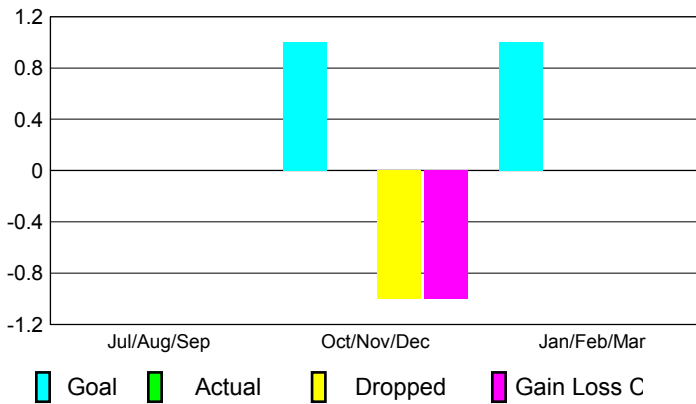

2012-2013 GMT Reports for District (or Undistricted) **District A 711**

GMT: TERRY GRAHAM

Location: ONTARIO

GMT CA: 2

CLUBS

Club Results
2012-2013

Clubs
2011-2012

Month	New Club Goal	Actual New Clubs	Actual Dropped Clubs	Gain/Loss of Clubs	Gain/Loss of Clubs
Jul/Aug/Sep	0	0	0	0	0
Oct/Nov/Dec	1	0	-1	-1	2
Jan/Feb/Mar	1				1
Totals	2	0	-1	-1	3

Club Results 2012-2013

Goal, New, Dropped, Gain/Loss

Comparison of Club Gain/Loss

Current Year Compared to the Previous Year

YTD Status Quo Clubs 2012-2013

Status Quo Clubs Compared to Status Quo Members

MEMBERSHIP