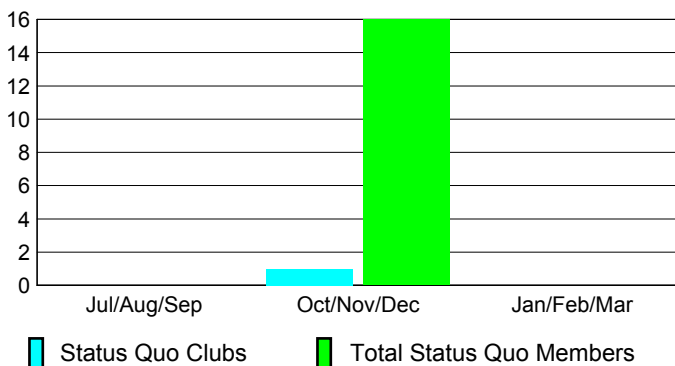

Club Results 2012-2013

Goal, New, Dropped, Gain/Loss

Comparison of Club Gain/Loss

Current Year Compared to the Previous Year

YTD Status Quo Clubs 2012-2013

Status Quo Clubs Compared to Status Quo Members

MEMBERSHIP

Membership Results
2012-2013

Membership
2011-2012

Month	Net Memb Goal	Actual New Memb	Actual Dropped Memb	Gain/Loss of Memb	Gain/Loss of Memb
Jul/Aug/Sep	-14	35	-92	-57	-52
Oct/Nov/Dec	10	90	-82	8	15
Jan/Feb/Mar	10				0
Totals	6	125	-174	-49	-37