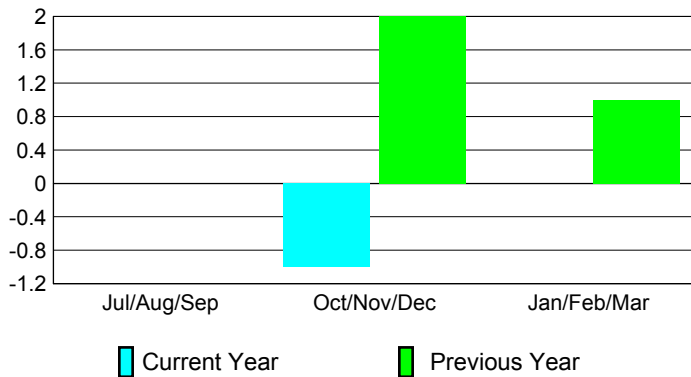

2012-2013 GMT Reports for District (or Undistricted) **District A 711**

GMT: TERRY GRAHAM

Location: ONTARIO

GMT CA: 2

CLUBS

Club Results
2012-2013

Clubs
2011-2012

Month	New Club Goal	Actual New Clubs	Actual Dropped Clubs	Gain/Loss of Clubs	Gain/Loss of Clubs
Jul/Aug/Sep	0	0	0	0	0
Oct/Nov/Dec	1	0	-1	-1	2
Jan/Feb/Mar	1				1
Totals	2	0	-1	-1	3

Club Results 2012-2013

Goal, New, Dropped, Gain/Loss

Comparison of Club Gain/Loss

Current Year Compared to the Previous Year

YTD Status Quo Clubs 2012-2013

Status Quo Clubs Compared to Status Quo Members

MEMBERSHIP